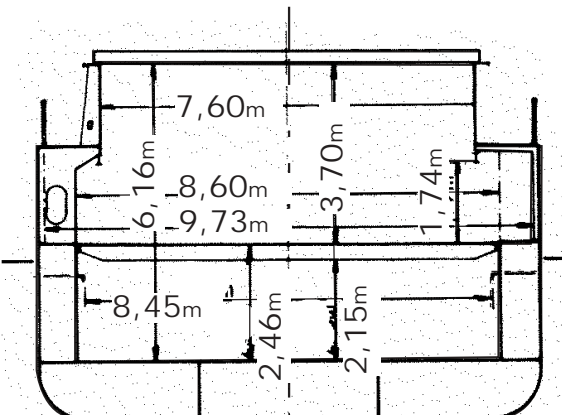

# m.s. " Danica Sunbeam "

HOMEPORT NAKSKOV.

FRAME SPACING 600 MM.

Tween Deck Covers in upper Position

Tween Deck Covers in lower Position