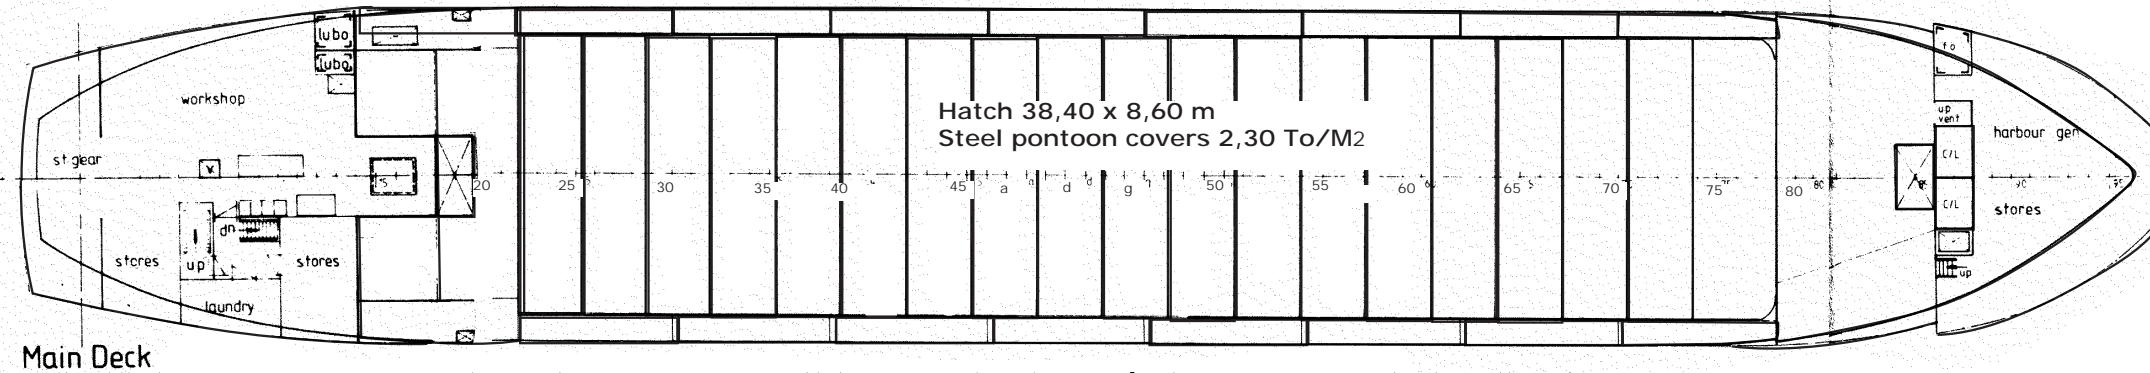

# m.s. " Danica Sunbeam "

HOMEPORT NAKSKOV.

FRAME SPACING 600 MM.

Tween Deck Covers in upper Position

Tween Deck Covers in lower Position