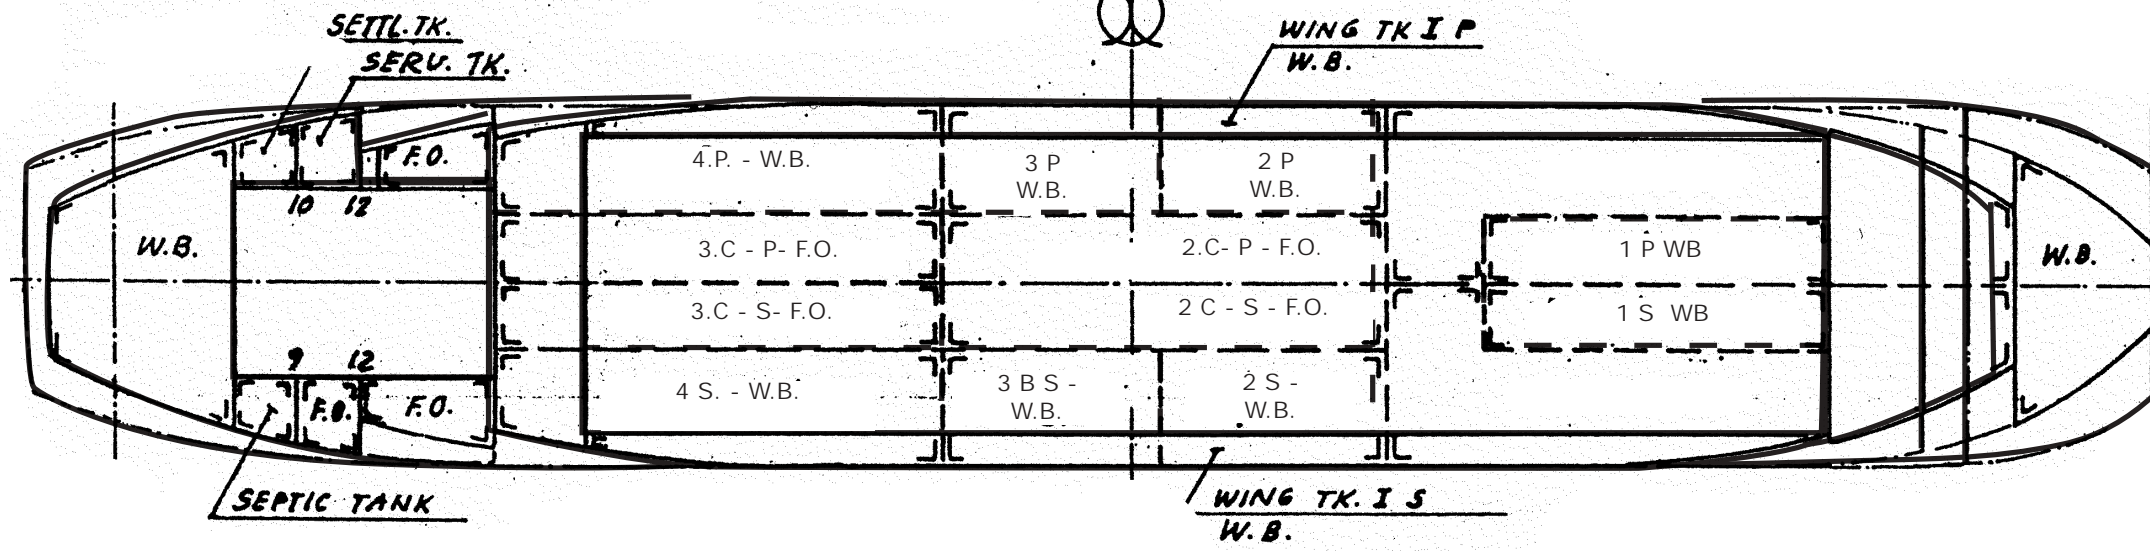

# m.s. " Danica Sunbeam "

HOMEPORT NAKSKOV.

FRAME SPACING 600 MM.

Tween Deck Covers in upper Position

Tween Deck Covers in lower Position