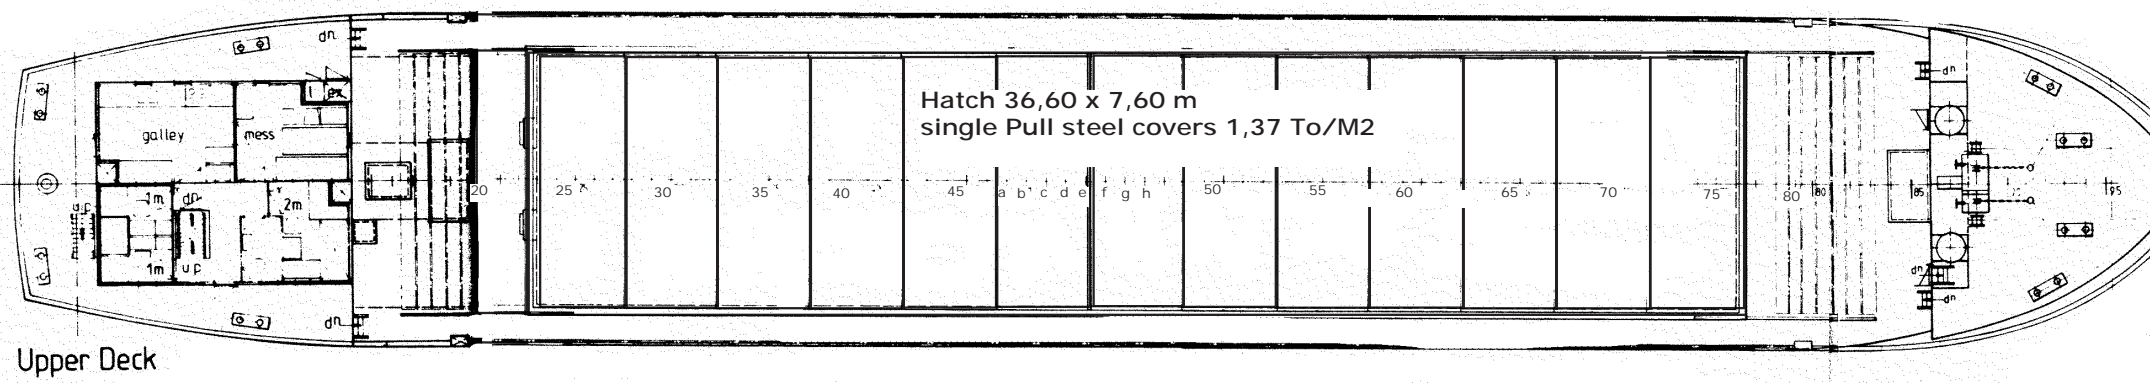

# m.s. " Danica Sunbeam "

HOMEPORT NAKSKOV.

FRAME SPACING 600 MM.

Tween Deck Covers in upper Position

Tween Deck Covers in lower Position