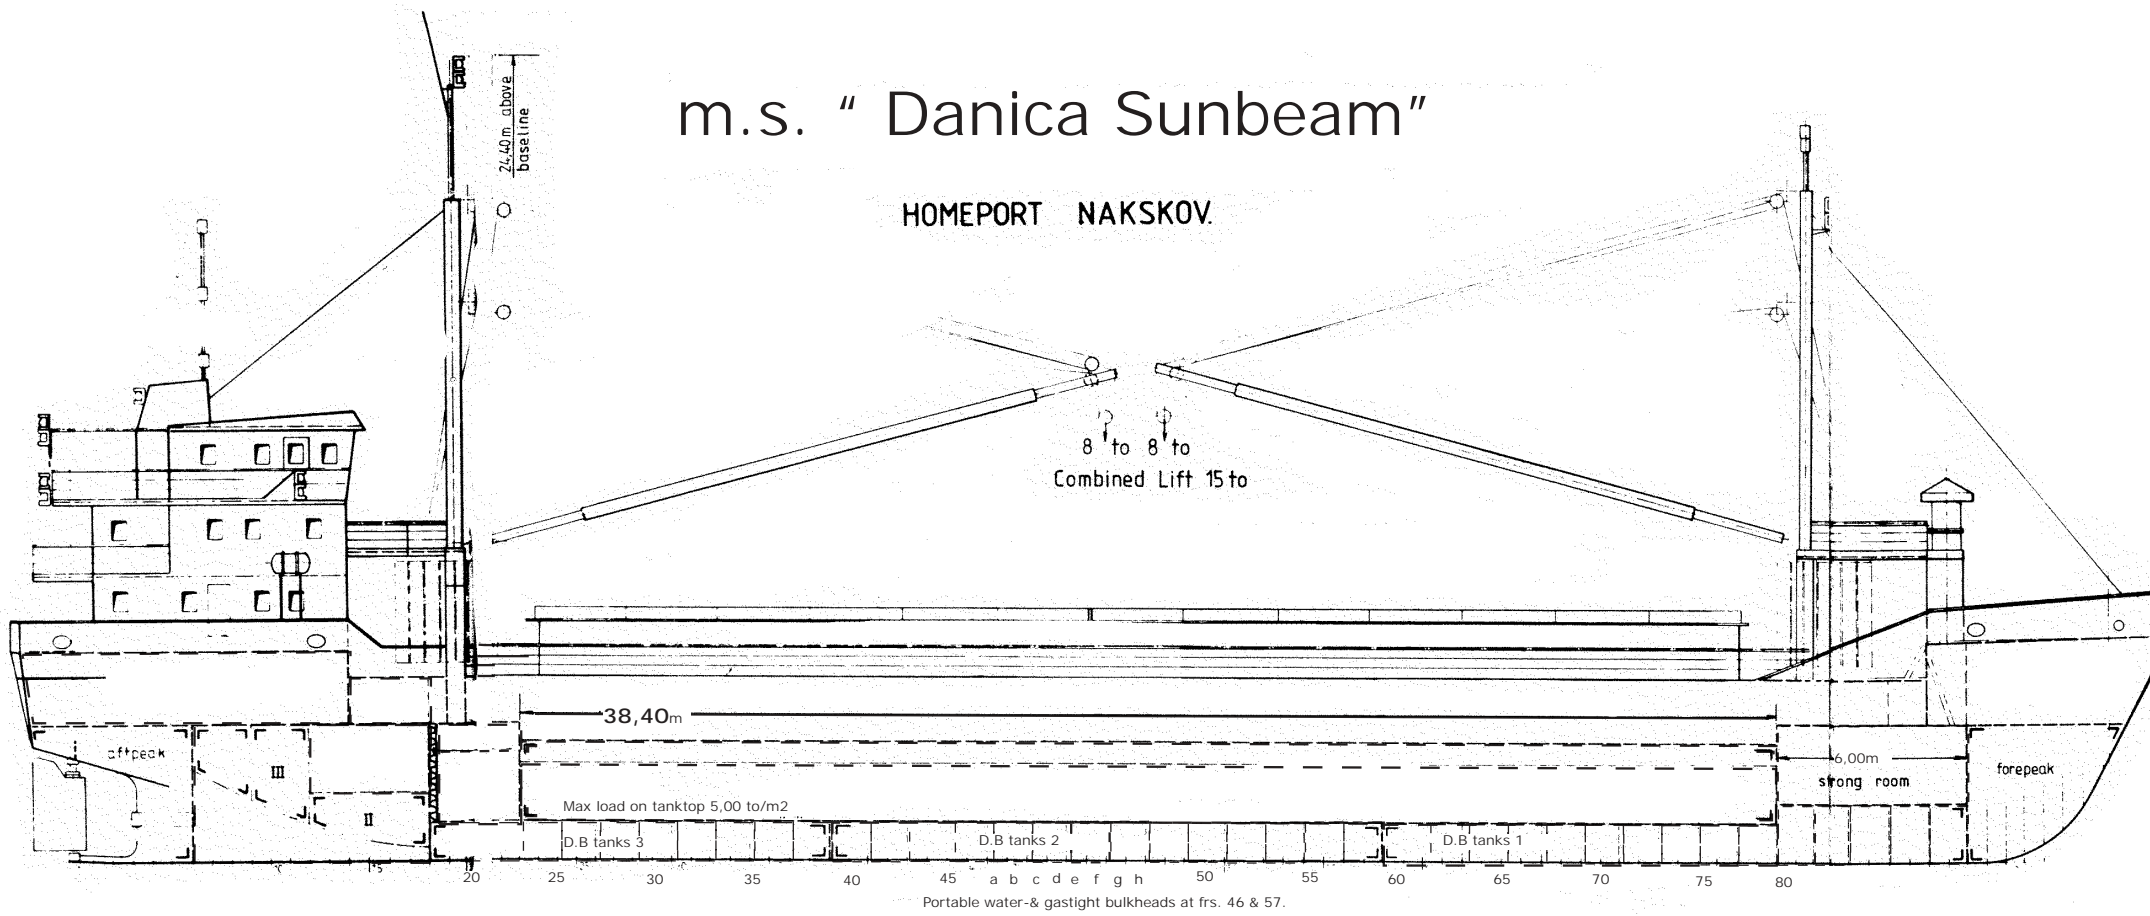

# m.s. " Danica Sunbeam "

HOMEPORT NAKSKOV.

FRAME SPACING 600 MM.

Tween Deck Covers in upper Position

Tween Deck Covers in lower Position