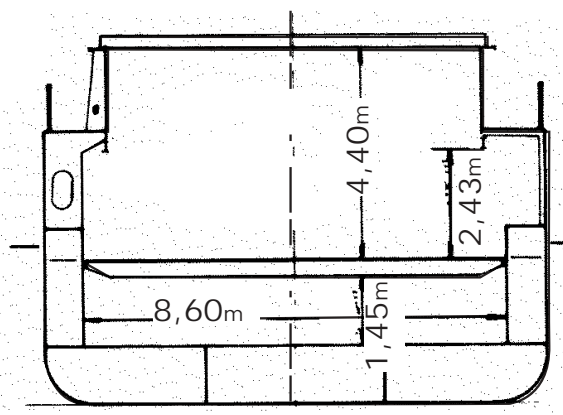

# m.s. " Danica Sunbeam "

HOMEPORT NAKSKOV.

FRAME SPACING 600 MM.

Tween Deck Covers in upper Position

Tween Deck Covers in lower Position