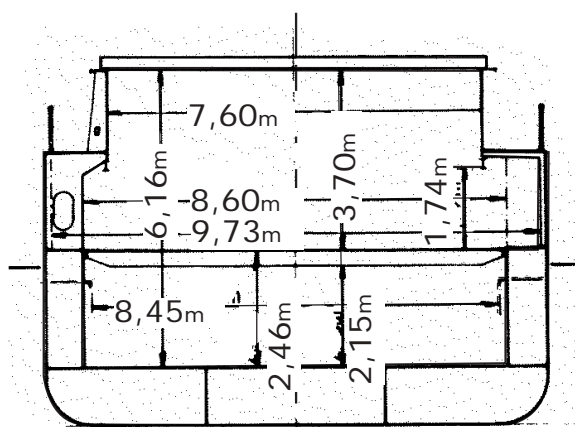

m.s. "Danica SUNRISE"

HOMEPORT NAKSKOV.

Upper Deck

Main Deck

FRAME SPACING 600 MM.

Tween Deck Covers in upper Position

Tween Deck Covers in lower Position