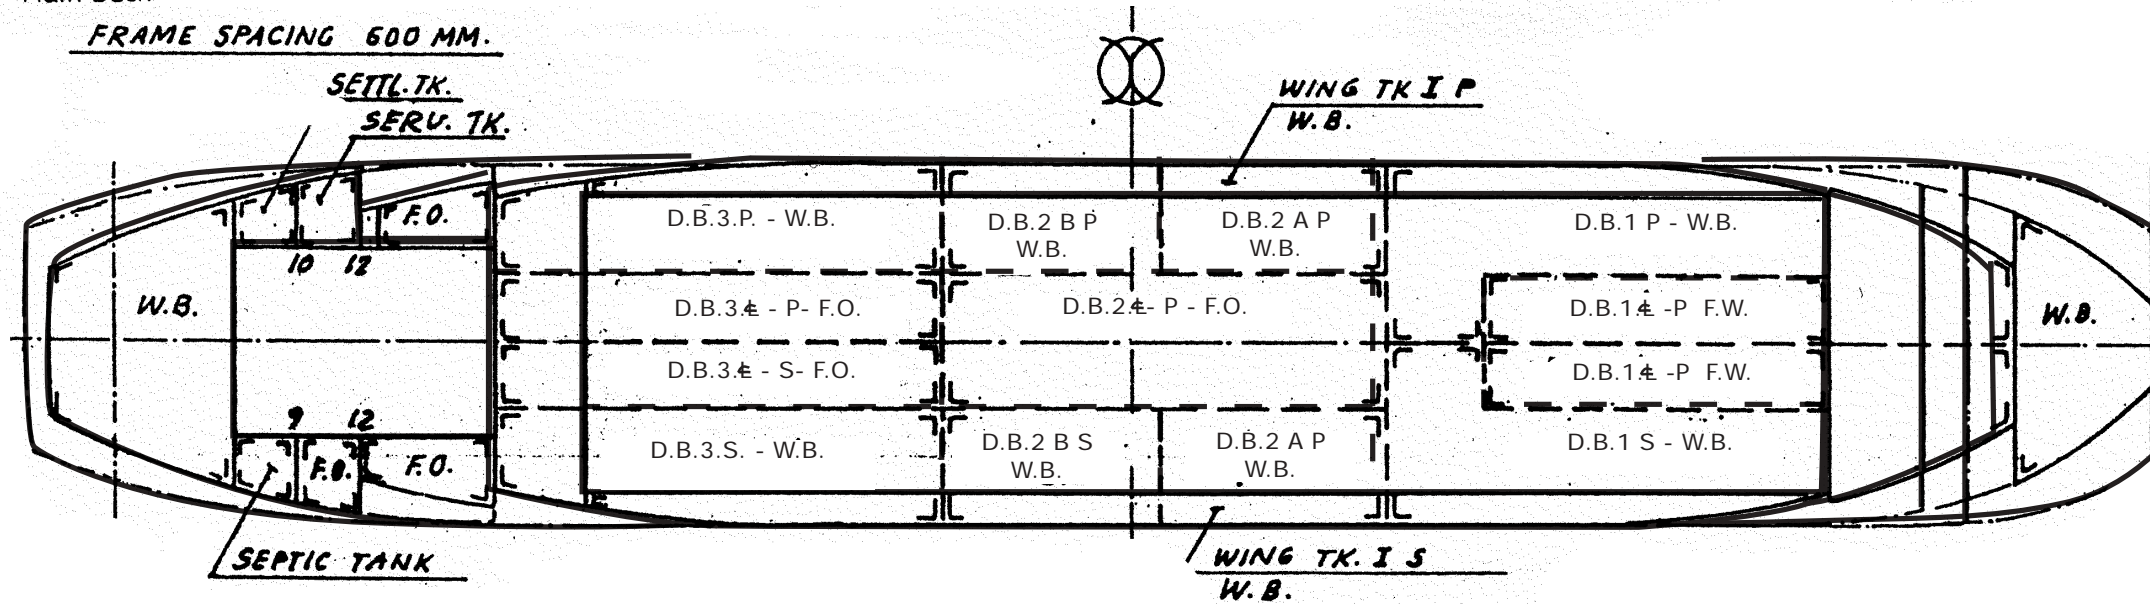

m.s. "Danica SUNRISE"

HOMEPORT NAKSKOV.

Upper Deck

Main Deck

FRAME SPACING 600 MM.

Tween Deck Covers in upper Position

Tween Deck Covers in lower Position