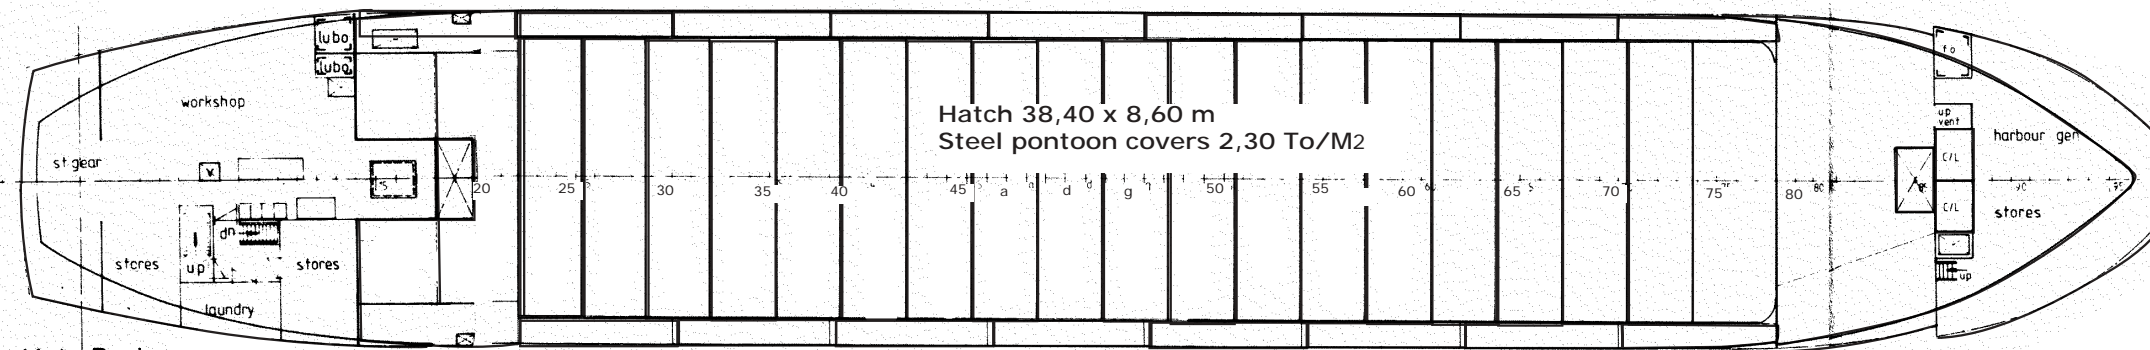

m.s. "Danica SUNRISE"

HOMEPORT NAKSKOV.

Upper Deck

Main Deck

FRAME SPACING 600 MM.

Tween Deck Covers in upper Position

Tween Deck Covers in lower Position