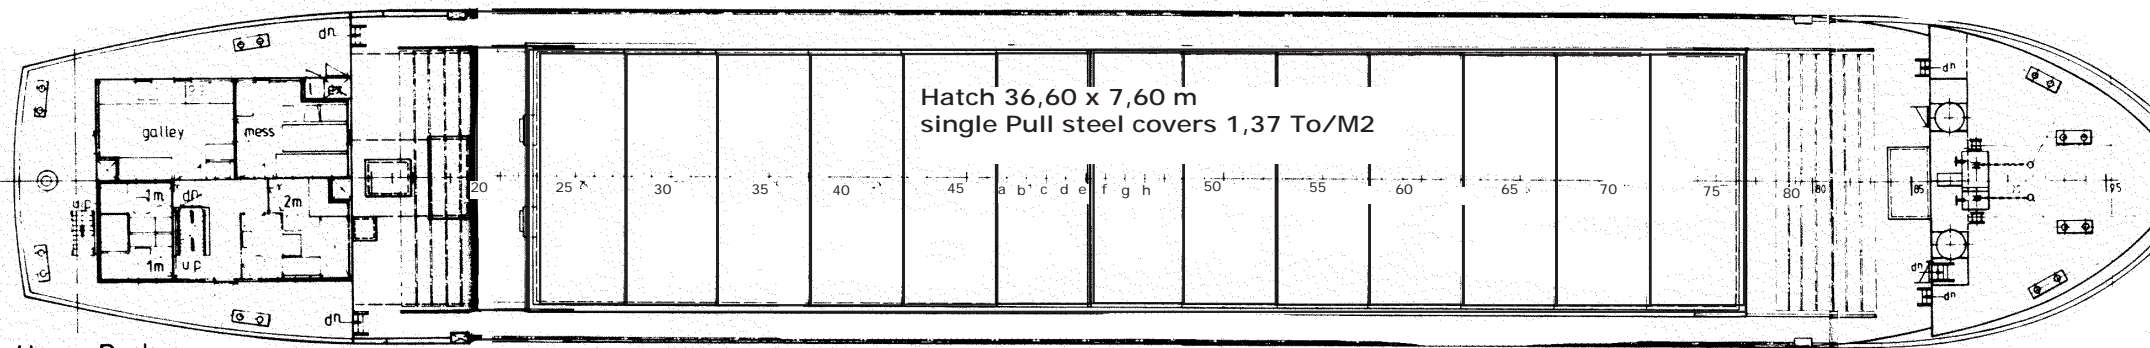

m.s. "Danica SUNRISE"

HOMEPORT NAKSKOV.

Upper Deck

Main Deck

FRAME SPACING 600 MM.

Tween Deck Covers in upper Position

Tween Deck Covers in lower Position