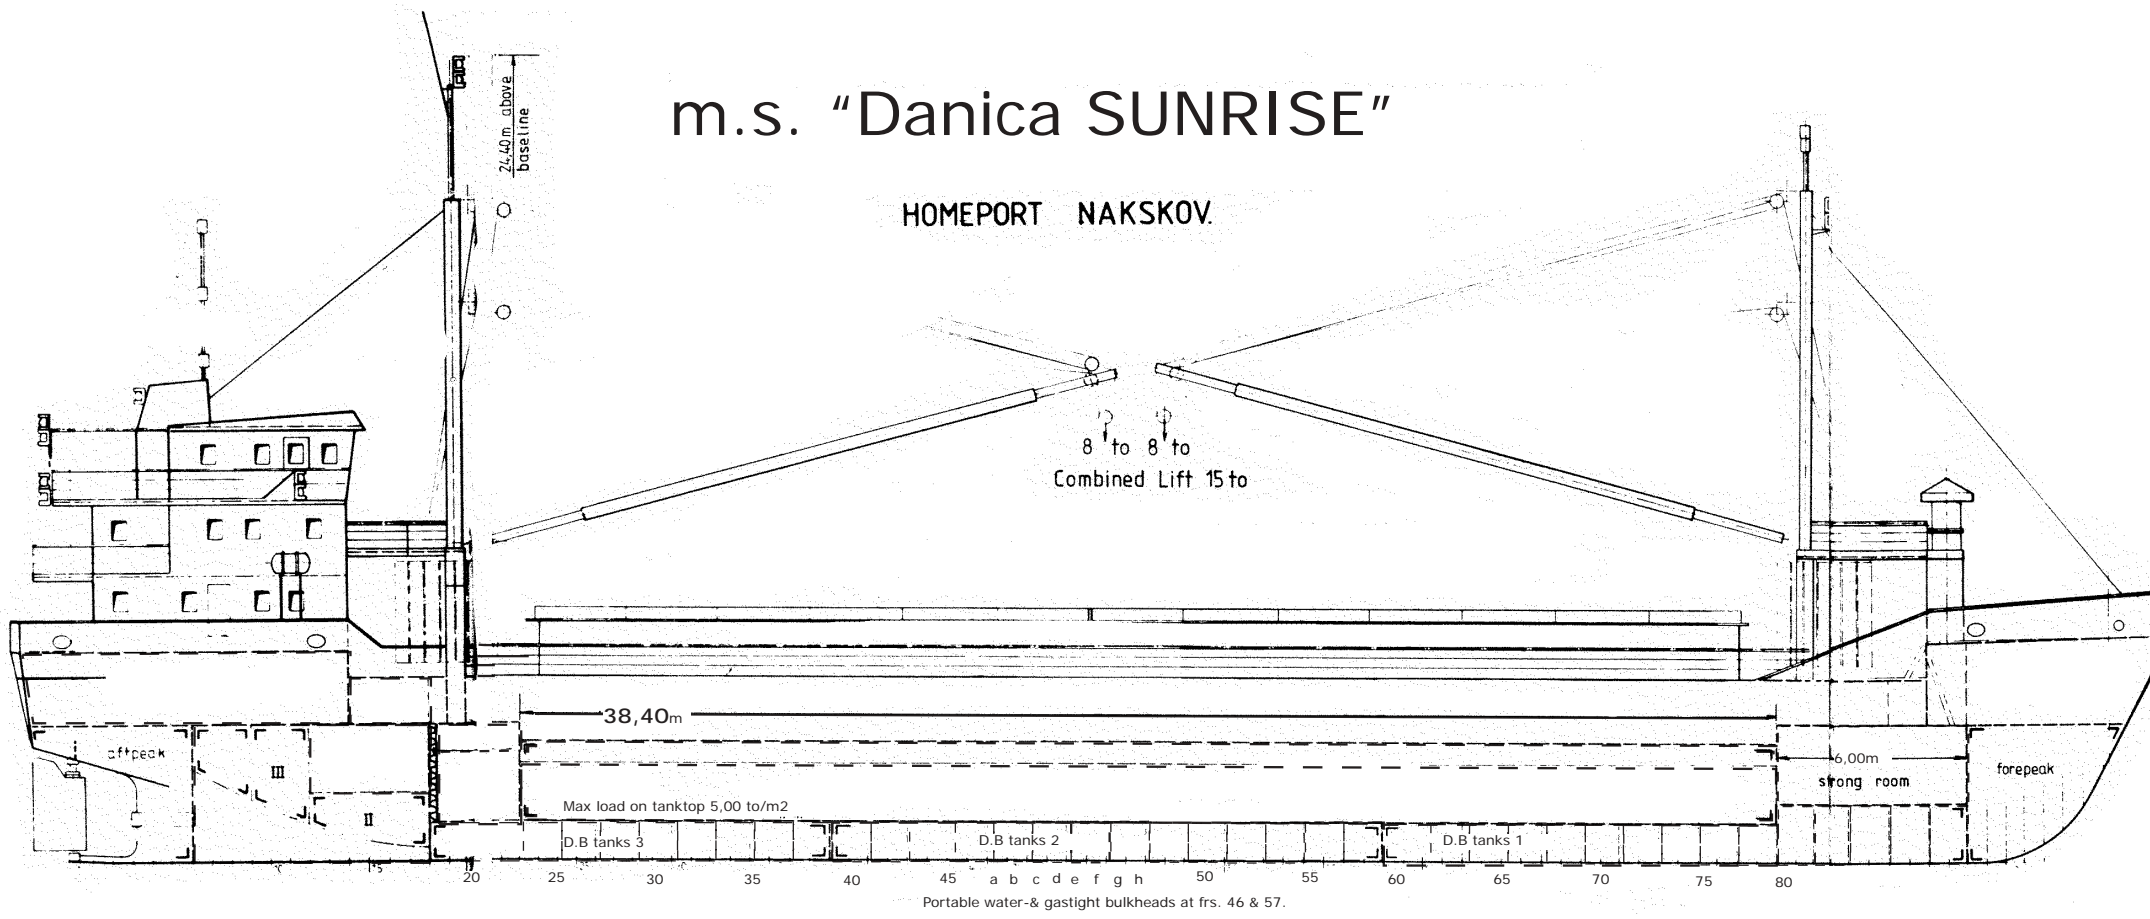

m.s. "Danica SUNRISE"

HOMEPORT NAKSKOV.

Upper Deck

Main Deck

FRAME SPACING 600 MM.

Tween Deck Covers in upper Position

Tween Deck Covers in lower Position