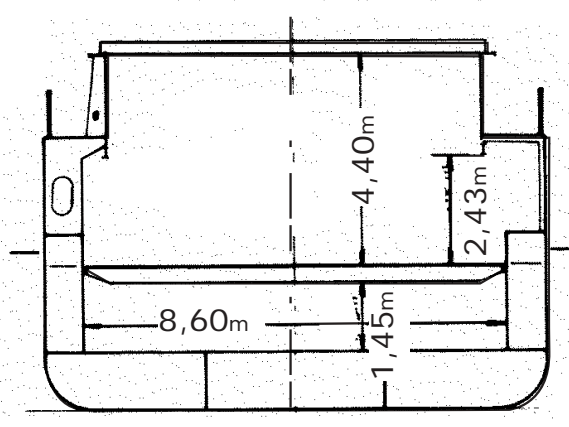

m.s. "Danica SUNRISE"

HOMEPORT NAKSKOV.

Upper Deck

Main Deck

FRAME SPACING 600 MM.

Tween Deck Covers in upper Position

Tween Deck Covers in lower Position