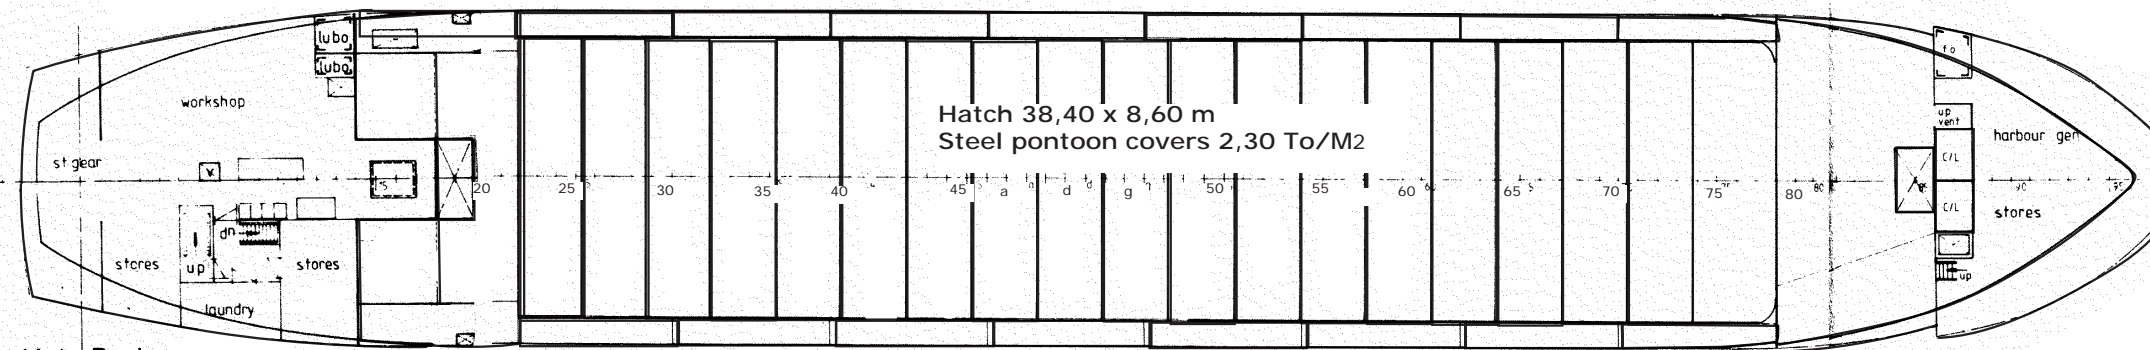

m.s. "Danica VIOLET"

HOMEPORT NAKSKOV.

Upper Deck

Main Deck

FRAME SPACING 600 MM.

Tween Deck Covers in upper Position

Tween Deck Covers in lower Position