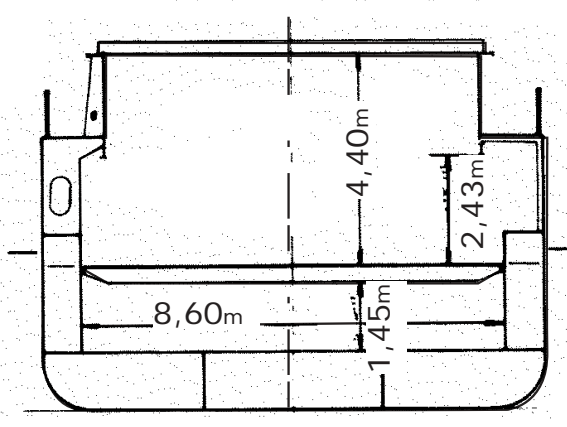

m.s. "Danica VIOLET"

HOMEPORT NAKSKOV.

Upper Deck

Main Deck

FRAME SPACING 600 MM.

Tween Deck Covers in upper Position

Tween Deck Covers in lower Position