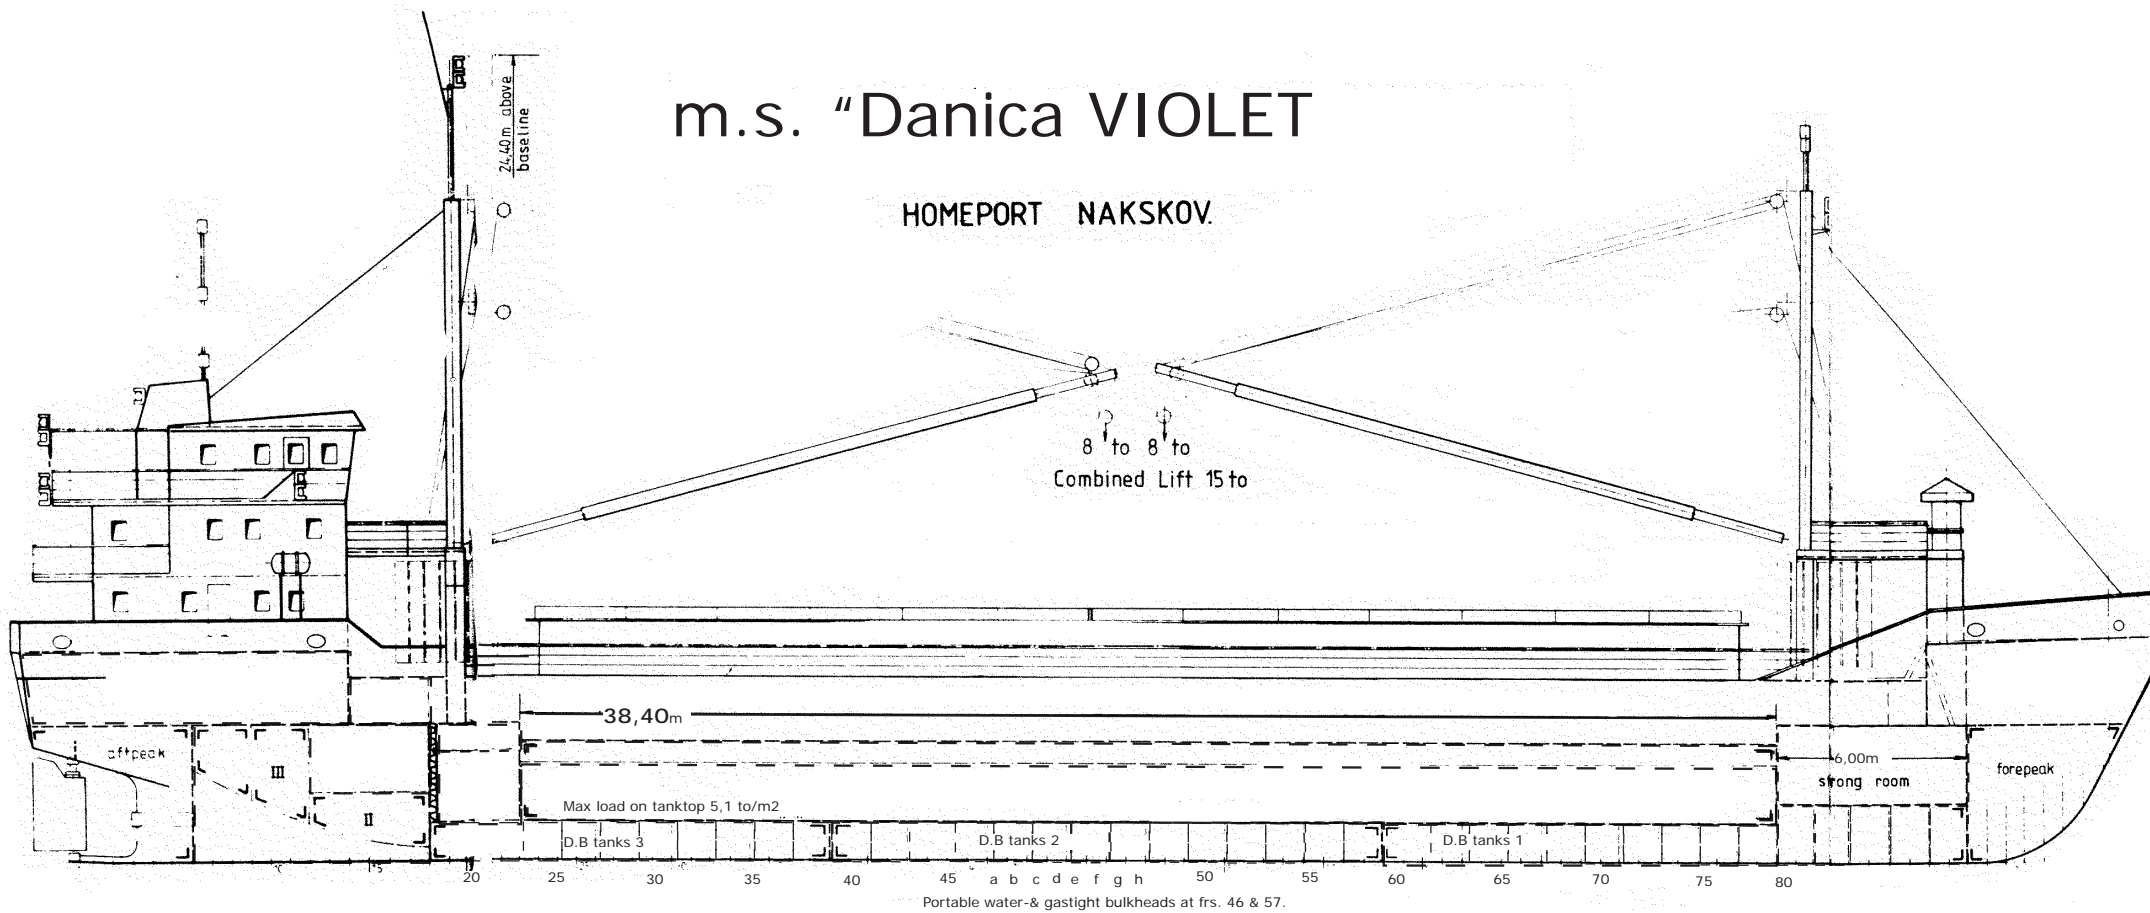

m.s. "Danica VIOLET"

HOMEPORT NAKSKOV.

Upper Deck

Main Deck

FRAME SPACING 600 MM.

Tween Deck Covers in upper Position

Tween Deck Covers in lower Position