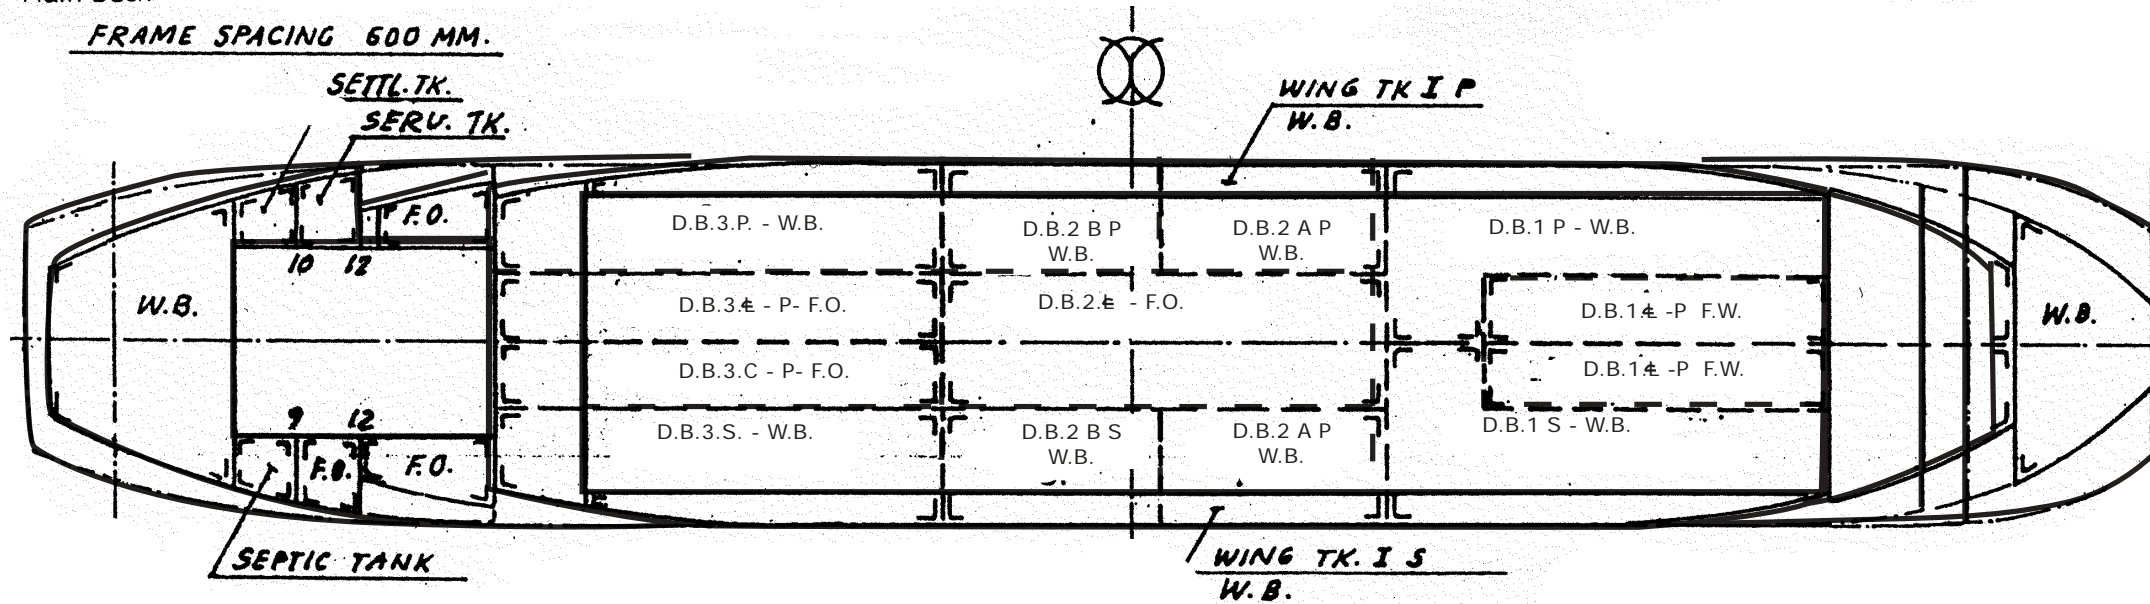

m.s. "Danica VIOLET"

HOMEPORT NAKSKOV.

Upper Deck

Main Deck

FRAME SPACING 600 MM.

Tween Deck Covers in upper Position

Tween Deck Covers in lower Position