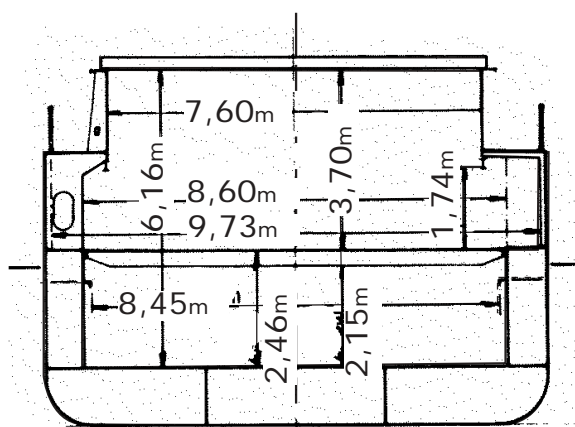

m.s. "Danica VIOLET"

HOMEPORT NAKSKOV.

Upper Deck

Main Deck

FRAME SPACING 600 MM.

Tween Deck Covers in upper Position

Tween Deck Covers in lower Position