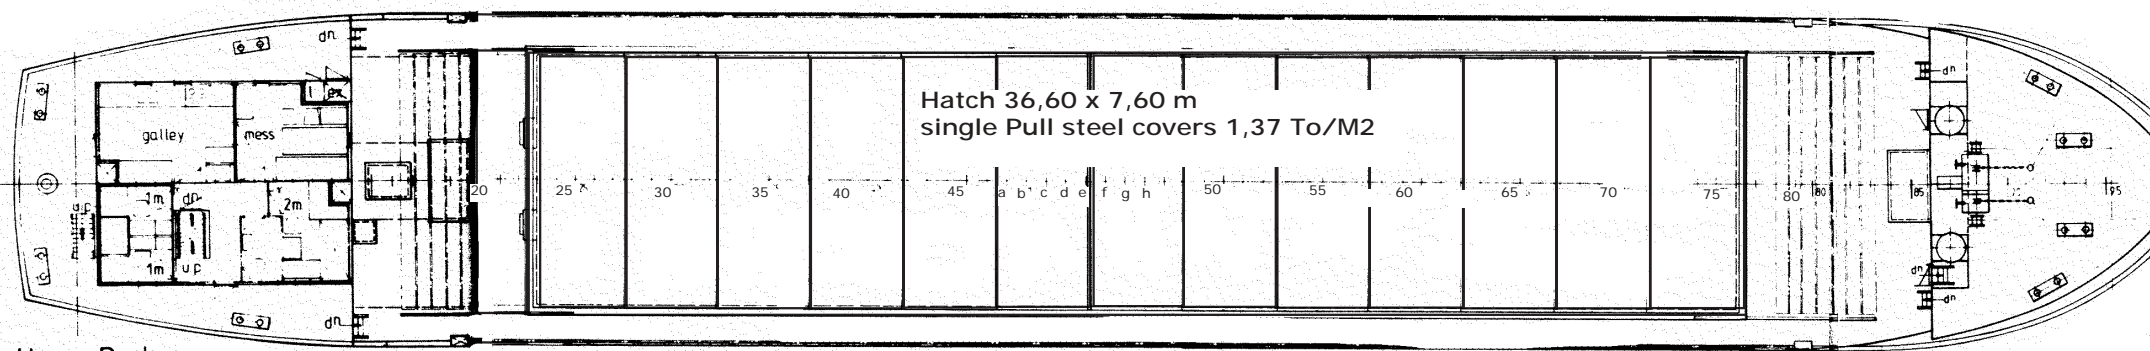

m.s. "Danica VIOLET"

HOMEPORT NAKSKOV.

Upper Deck

Main Deck

FRAME SPACING 600 MM.

Tween Deck Covers in upper Position

Tween Deck Covers in lower Position